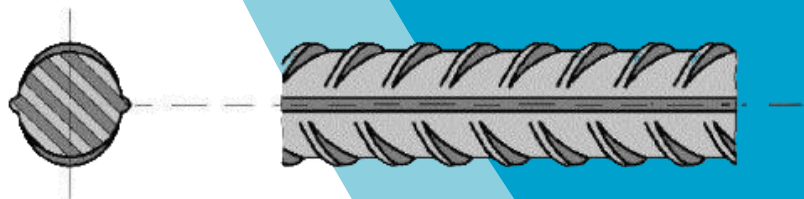

Deformed Bar

A steel bar or mesh of steel wires used as tension devices in reinforced concrete and reinforced masonry constructions to strengthen and hold the concrete in tension is referred to as deformed bar, also known as rebar (short for reinforcing bar). The surface of deformed bars is frequently textured to provide a stronger bond with the concrete.

Size Range: 9mm to 50mm

Norminal Size mm	Unit Weight kg/m
9	0.5
10	0.617
12	0.888
13	1.042
14	1.208
16	1.578
18	1.998
19	2.226
20	2.466
22	2.984
24	3.551
25	3.853
26	4.168
28	4.834
29	5.185
30	5.549
32	6.313
35	7.553
36	7.99
38	8.903
40	9.865
50	15.43